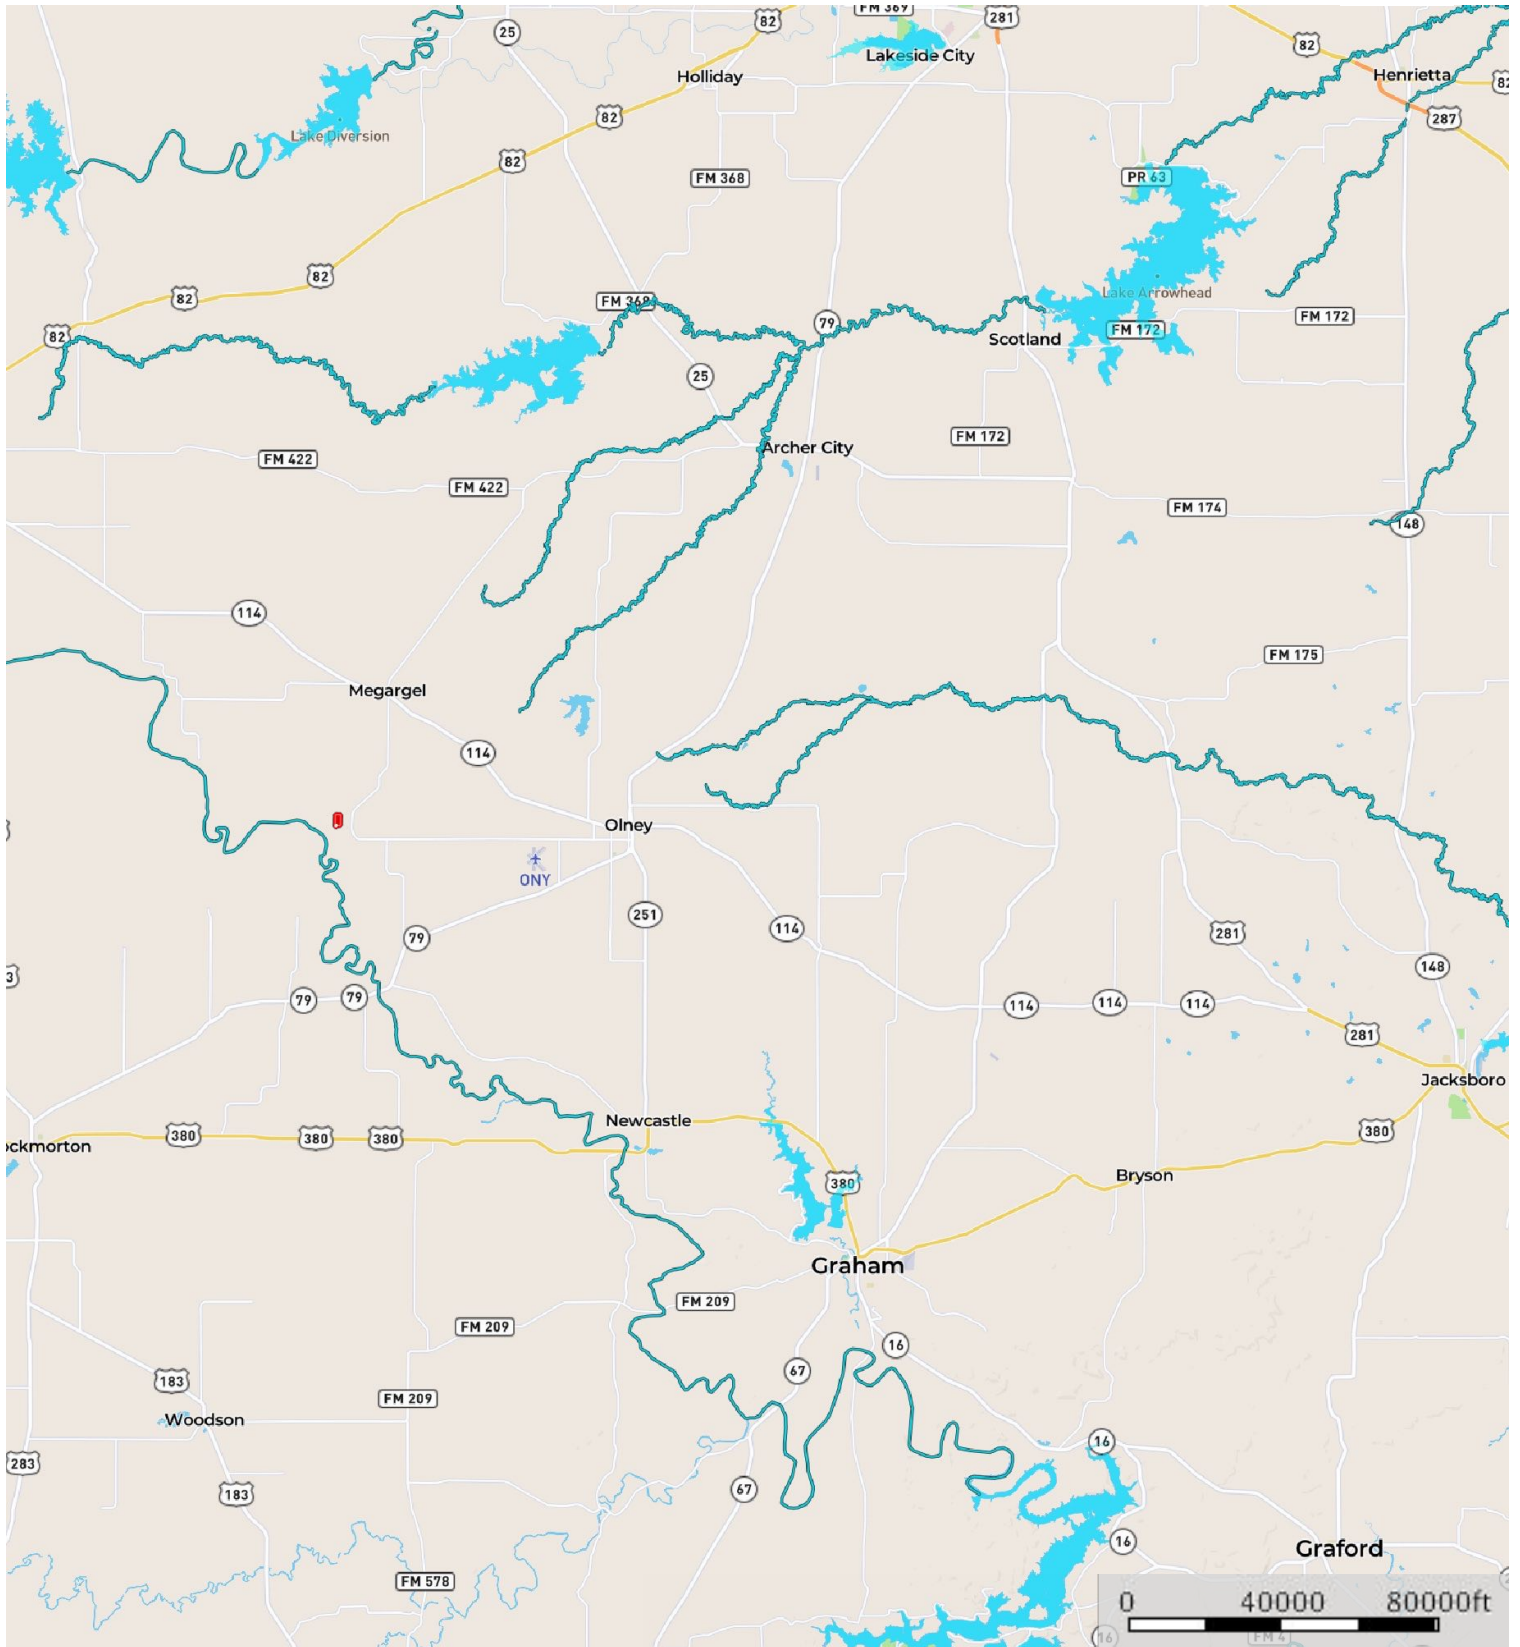

# Coastal Farm

Throckmorton County, Texas, 65.5 AC +/-

- Fence
- Boundary
- Stream, Intermittent
- River/Creek
- Water Body

Campbell Farm & Ranch

P: 940-549-7700

[www.CFRLand.com](http://www.CFRLand.com)

801 Elm Street, Graham, TX 76450